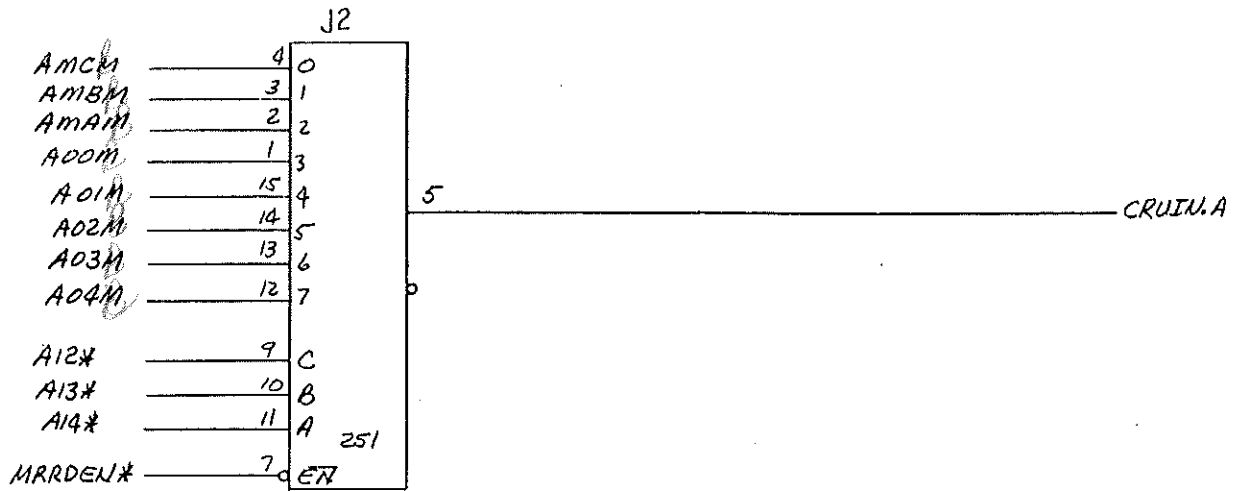

11/2/21

MP, Xtal Osc

CPU

Single Instruct, MEMEN Control, SW Reset

CRU IN, OUT Reg, WE decode, A11-14 Inverters

CPU

Mapper + Mapper/CPU Address Drivers

U4

Address, Control Bus Buffers, Mapper Output Control

RAM + CS Control, PLA