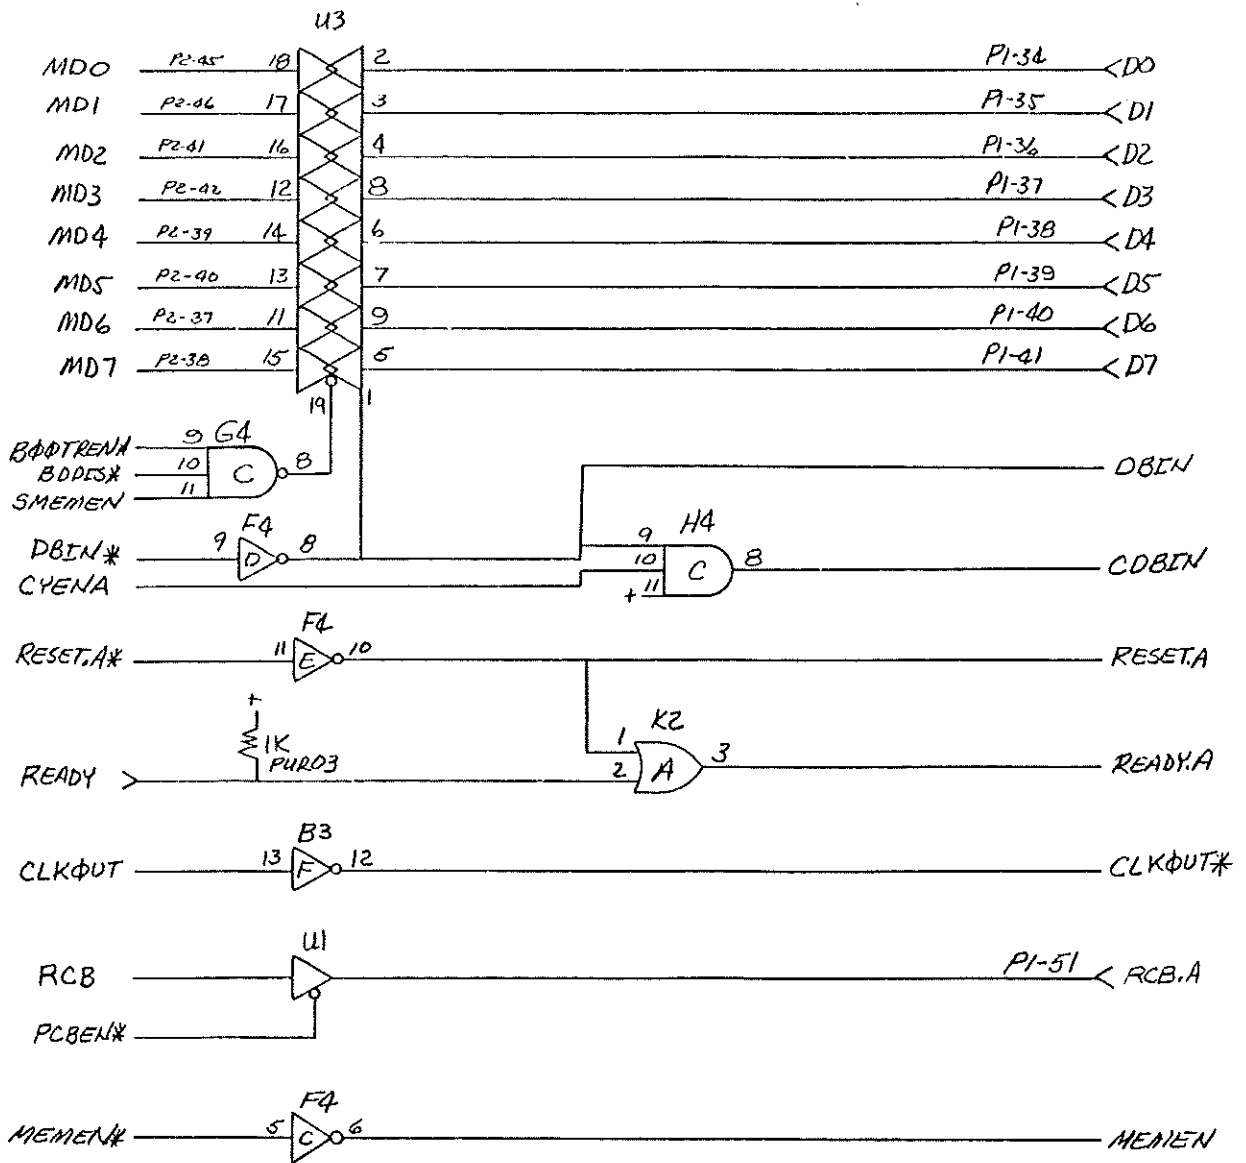

11/2/21

MP, Xtal Osc

CPU

Single Instruct, MEMEN Control, SW Reset

CRU IN, OUT Reg, WE decode, A11-14 Inverters

CPU

Mapper + Mapper/CPU Address Drivers

U4

Address, Control Bus Buffers, Mapper Output Control

RAM + CS Control, PLA