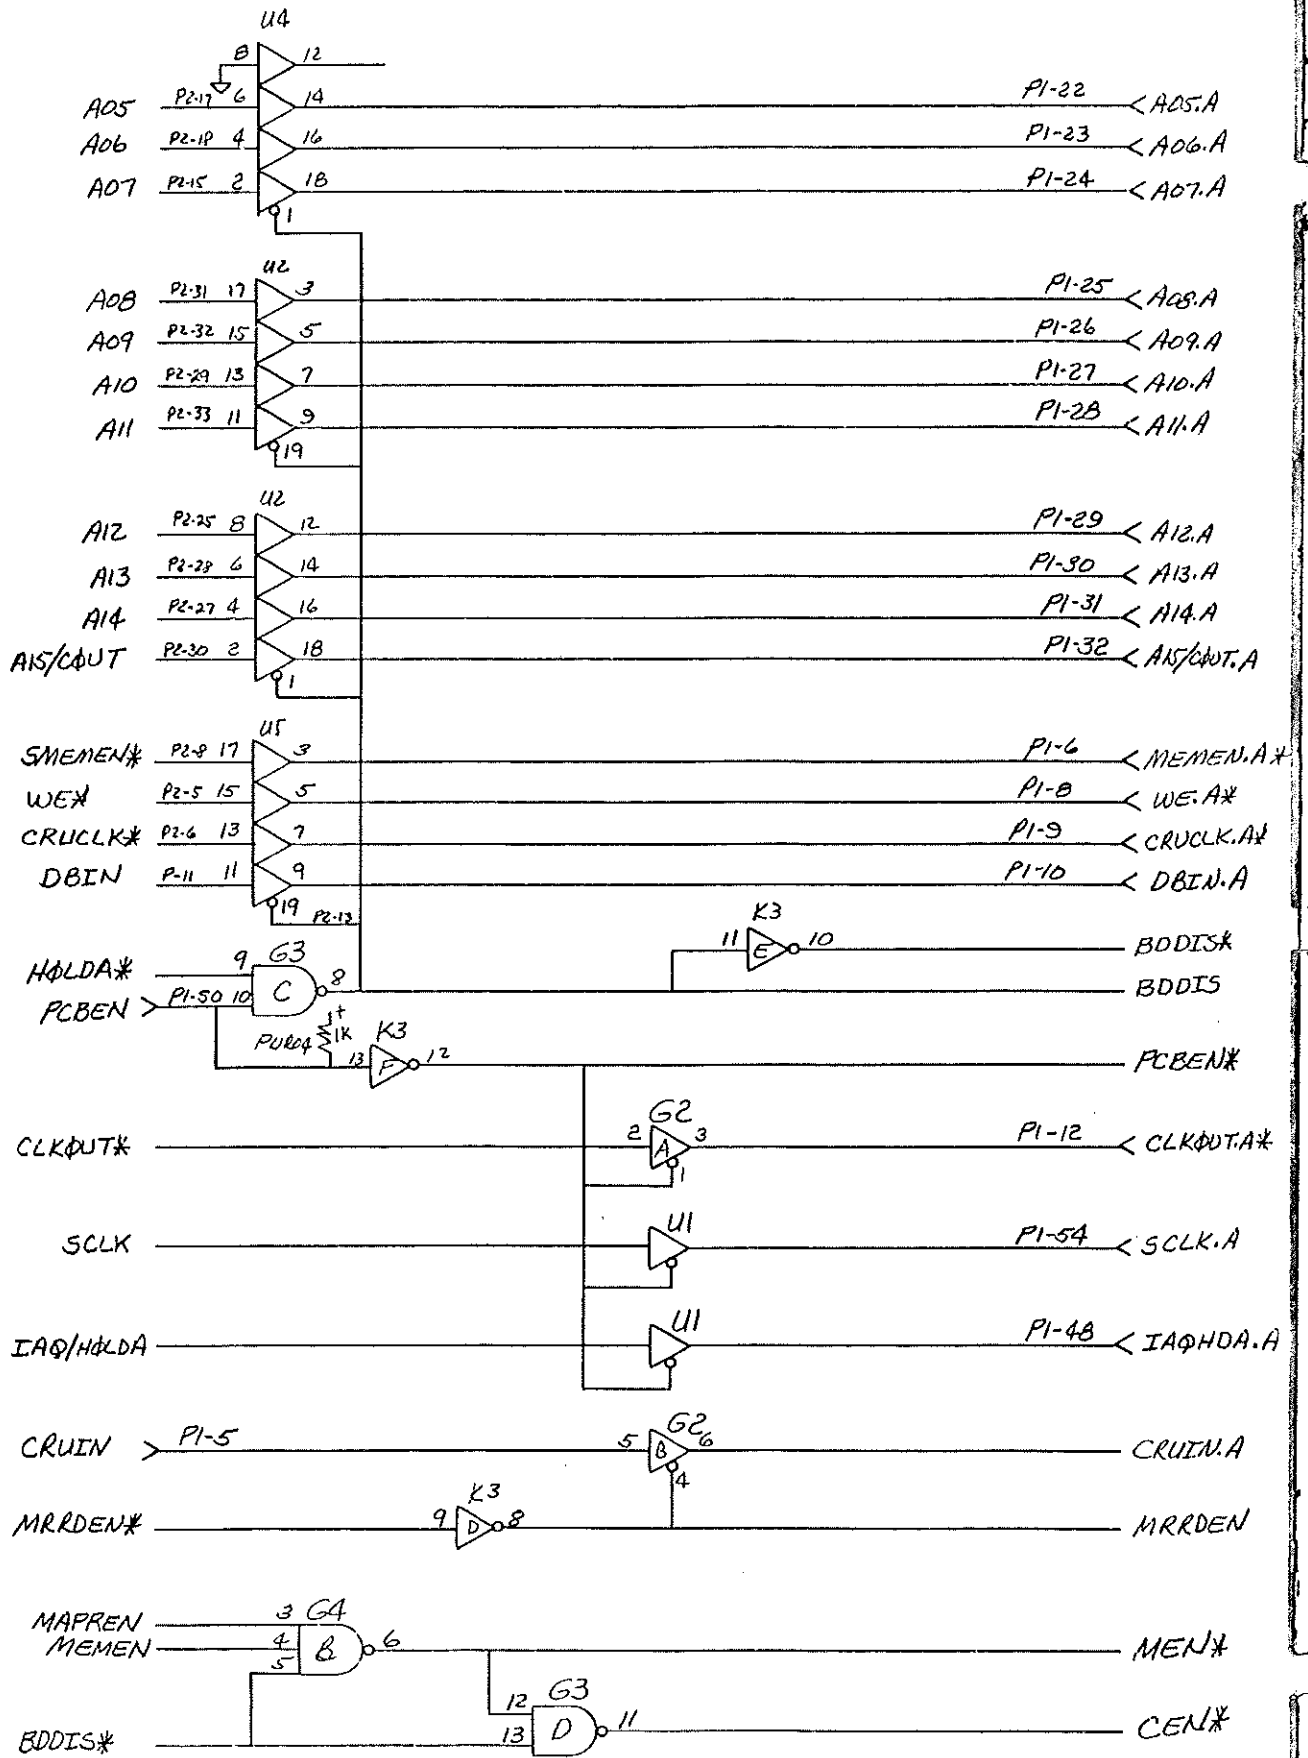

11/2/21

MP, Xtal Osc

CPU

Single Instruct, MEMEN Control, SW Reset

CRU IN, OUT Reg, WE decode, A11-14 Inverters

CPU

Mapper + Mapper/CPU Address Drivers

U4

Address, Control Bus Buffers, Mapper Output Control

RAM + CS Control, PLA