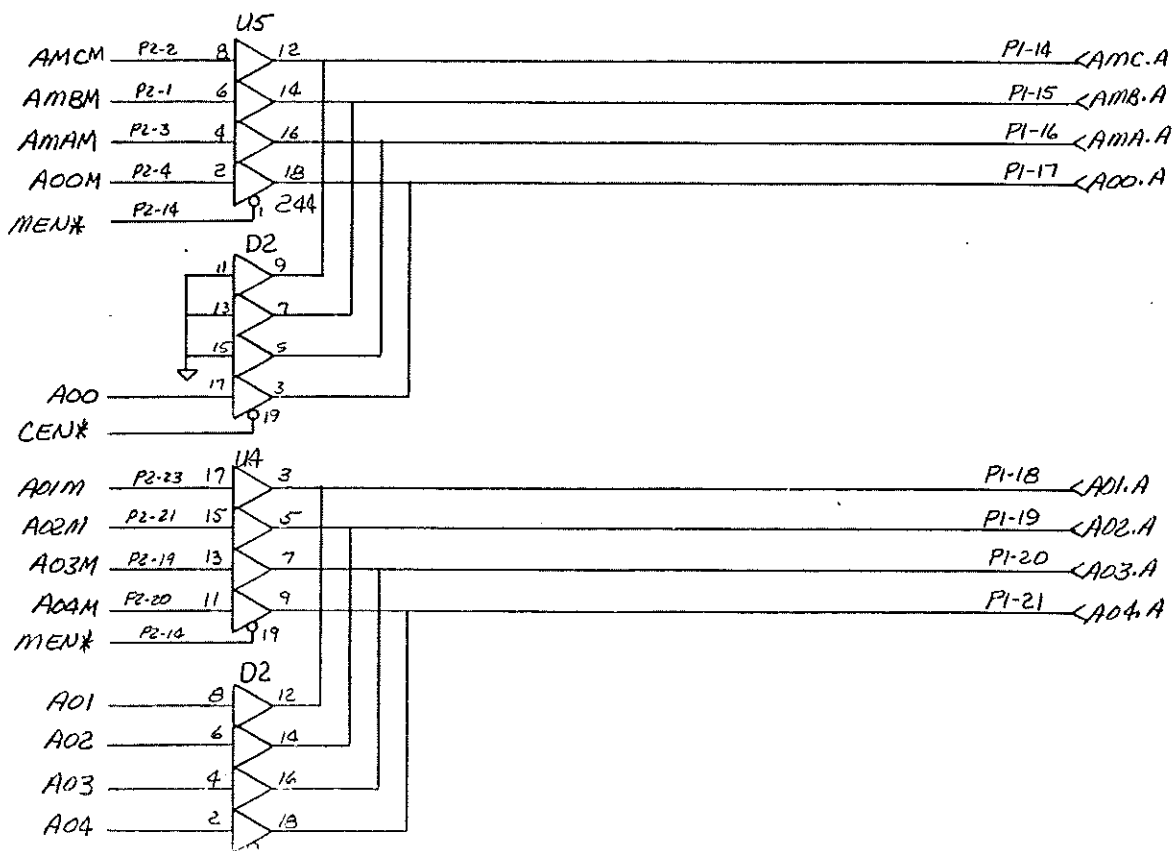

11/2/21

MP, Xtal Osc

CPU

Single Instruct, MEMEN Control, SW Reset

CRU IN, OUT Reg, WE decode, A11-14 Inverters

CPU

Mapper + Mapper/CPU Address Drivers

U4

Address, Control Bus Buffers, Mapper Output Control

RAM + CS Control, PLA