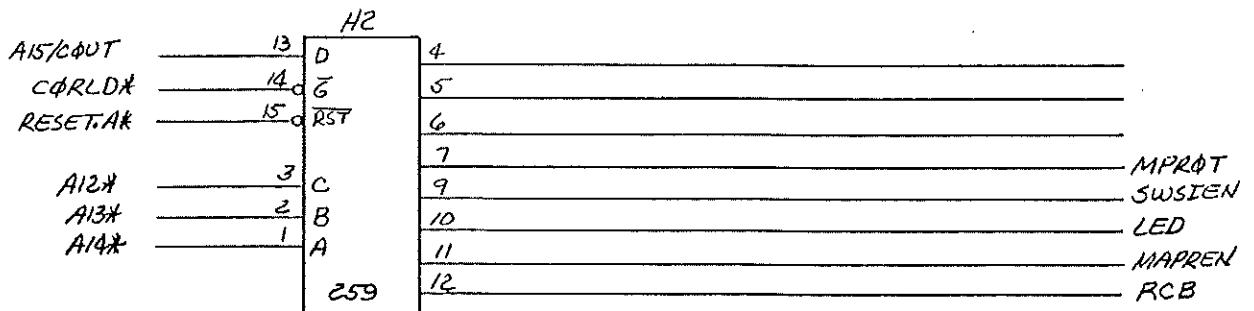

11/2/21

MP, Xtal Osc

CPU

Single Instruct, MEMEN Control, SW Reset

CRU IN, OUT Reg, WE decode, A11-14 Inverters

CPU

Mapper + Mapper/CPU Address Drivers

U4

Address, Control Bus Buffers, Mapper Output Control

RAM + CS Control, PLA