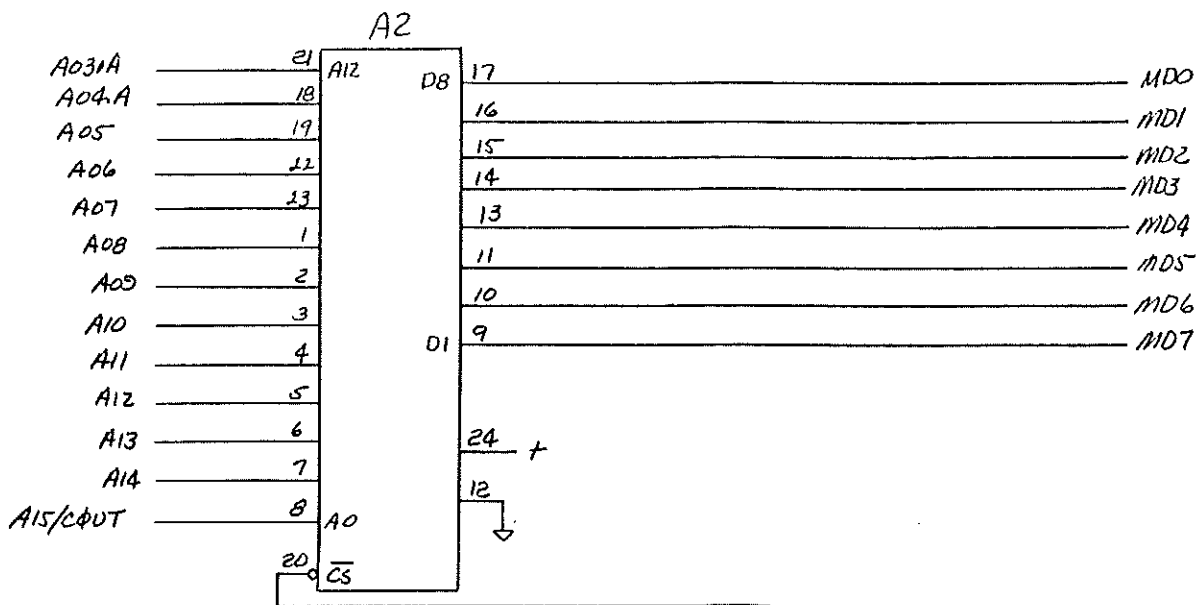

11/2/21

MP, Xtal Osc

CPU

Single Instruct, MEMEN Control, SW Reset

CRU IN, OUT Reg, WE decode, A11-14 Inverters

CPU

Mapper + Mapper/CPU Address Drivers

U4

Address, Control Bus Buffers, Mapper Output Control

RAM + CS Control, PLA