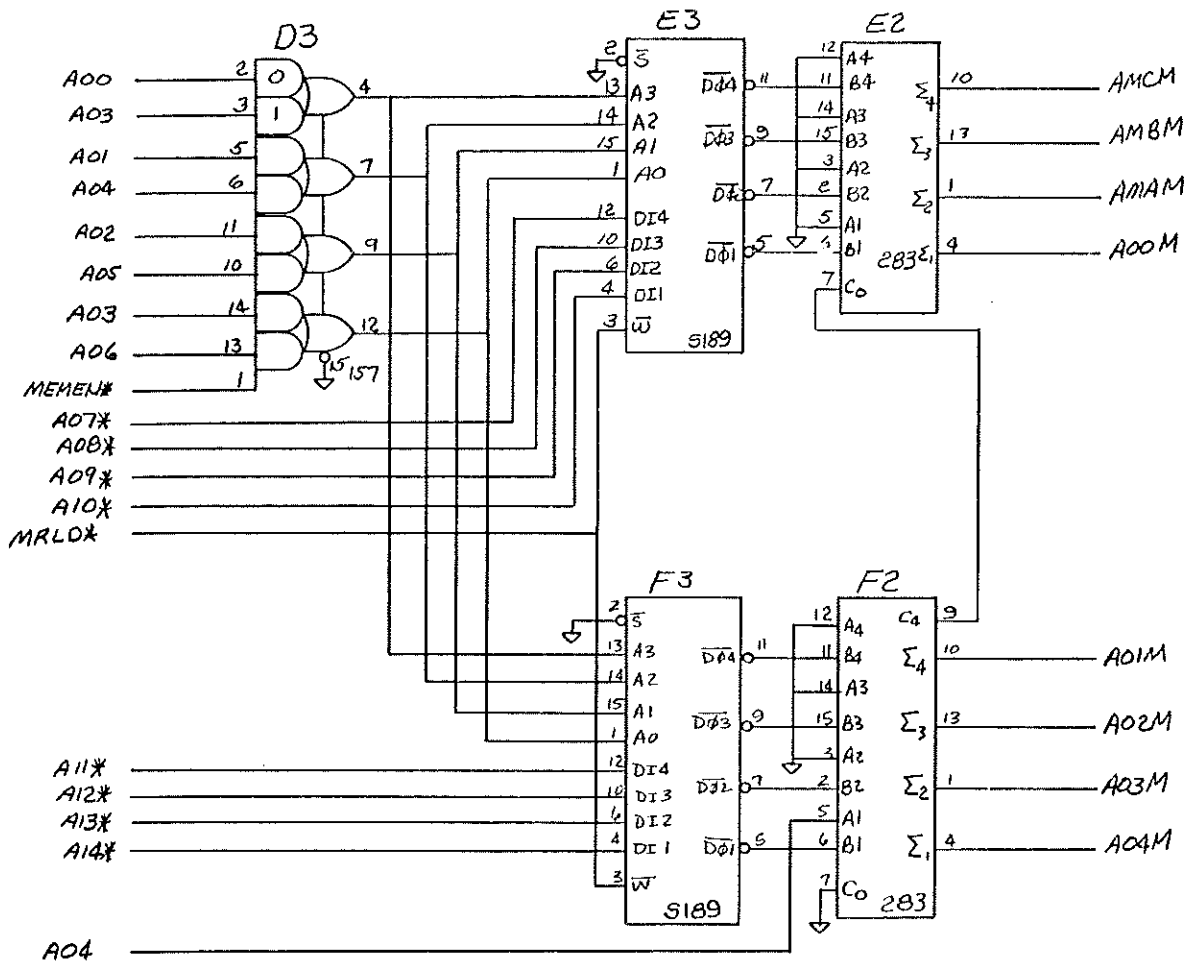

11/2/21

MP, Xtal Osc

CPU

Single Instruct, MEMEN Control, SW Reset

CRU IN, OUT Reg, WE decode, A11-14 Inverters

CPU

Mapper + Mapper/CPU Address Drivers

U4

Address, Control Bus Buffers, Mapper Output Control

RAM + CS Control, PLA