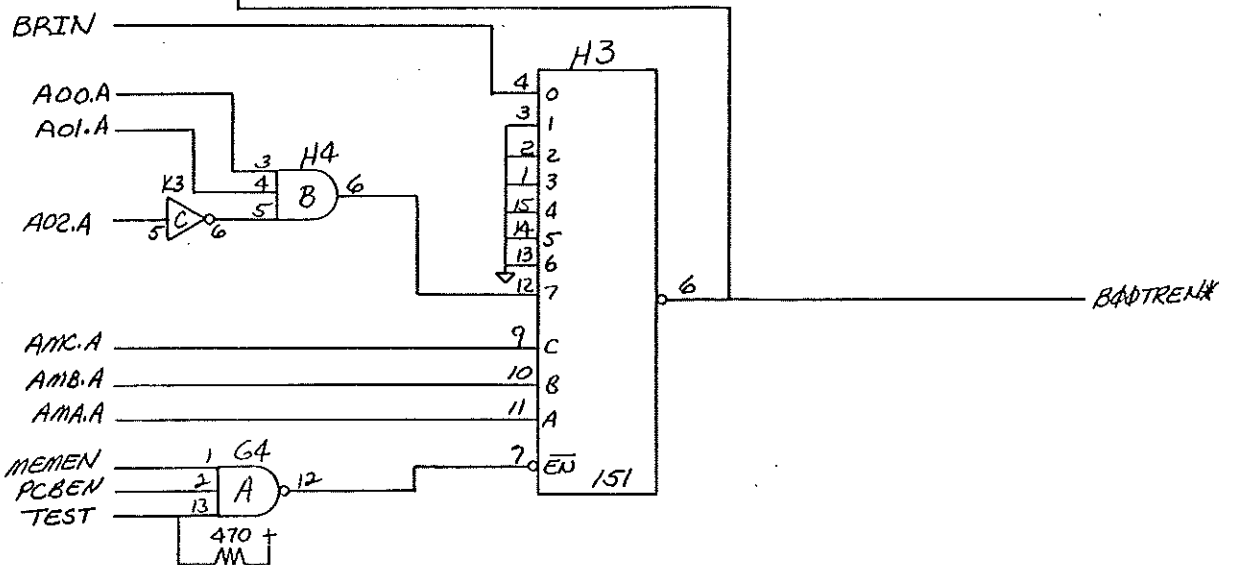

11/2/21

MP, Xtal Osc

CPU

Single Instruct, MEMEN Control, SW Reset

CRU IN, OUT Reg, WE decode, A11-14 Inverters

CPU

Mapper + Mapper/CPU Address Drivers

U4

Address, Control Bus Buffers, Mapper Output Control

RAM + CS Control, PLA